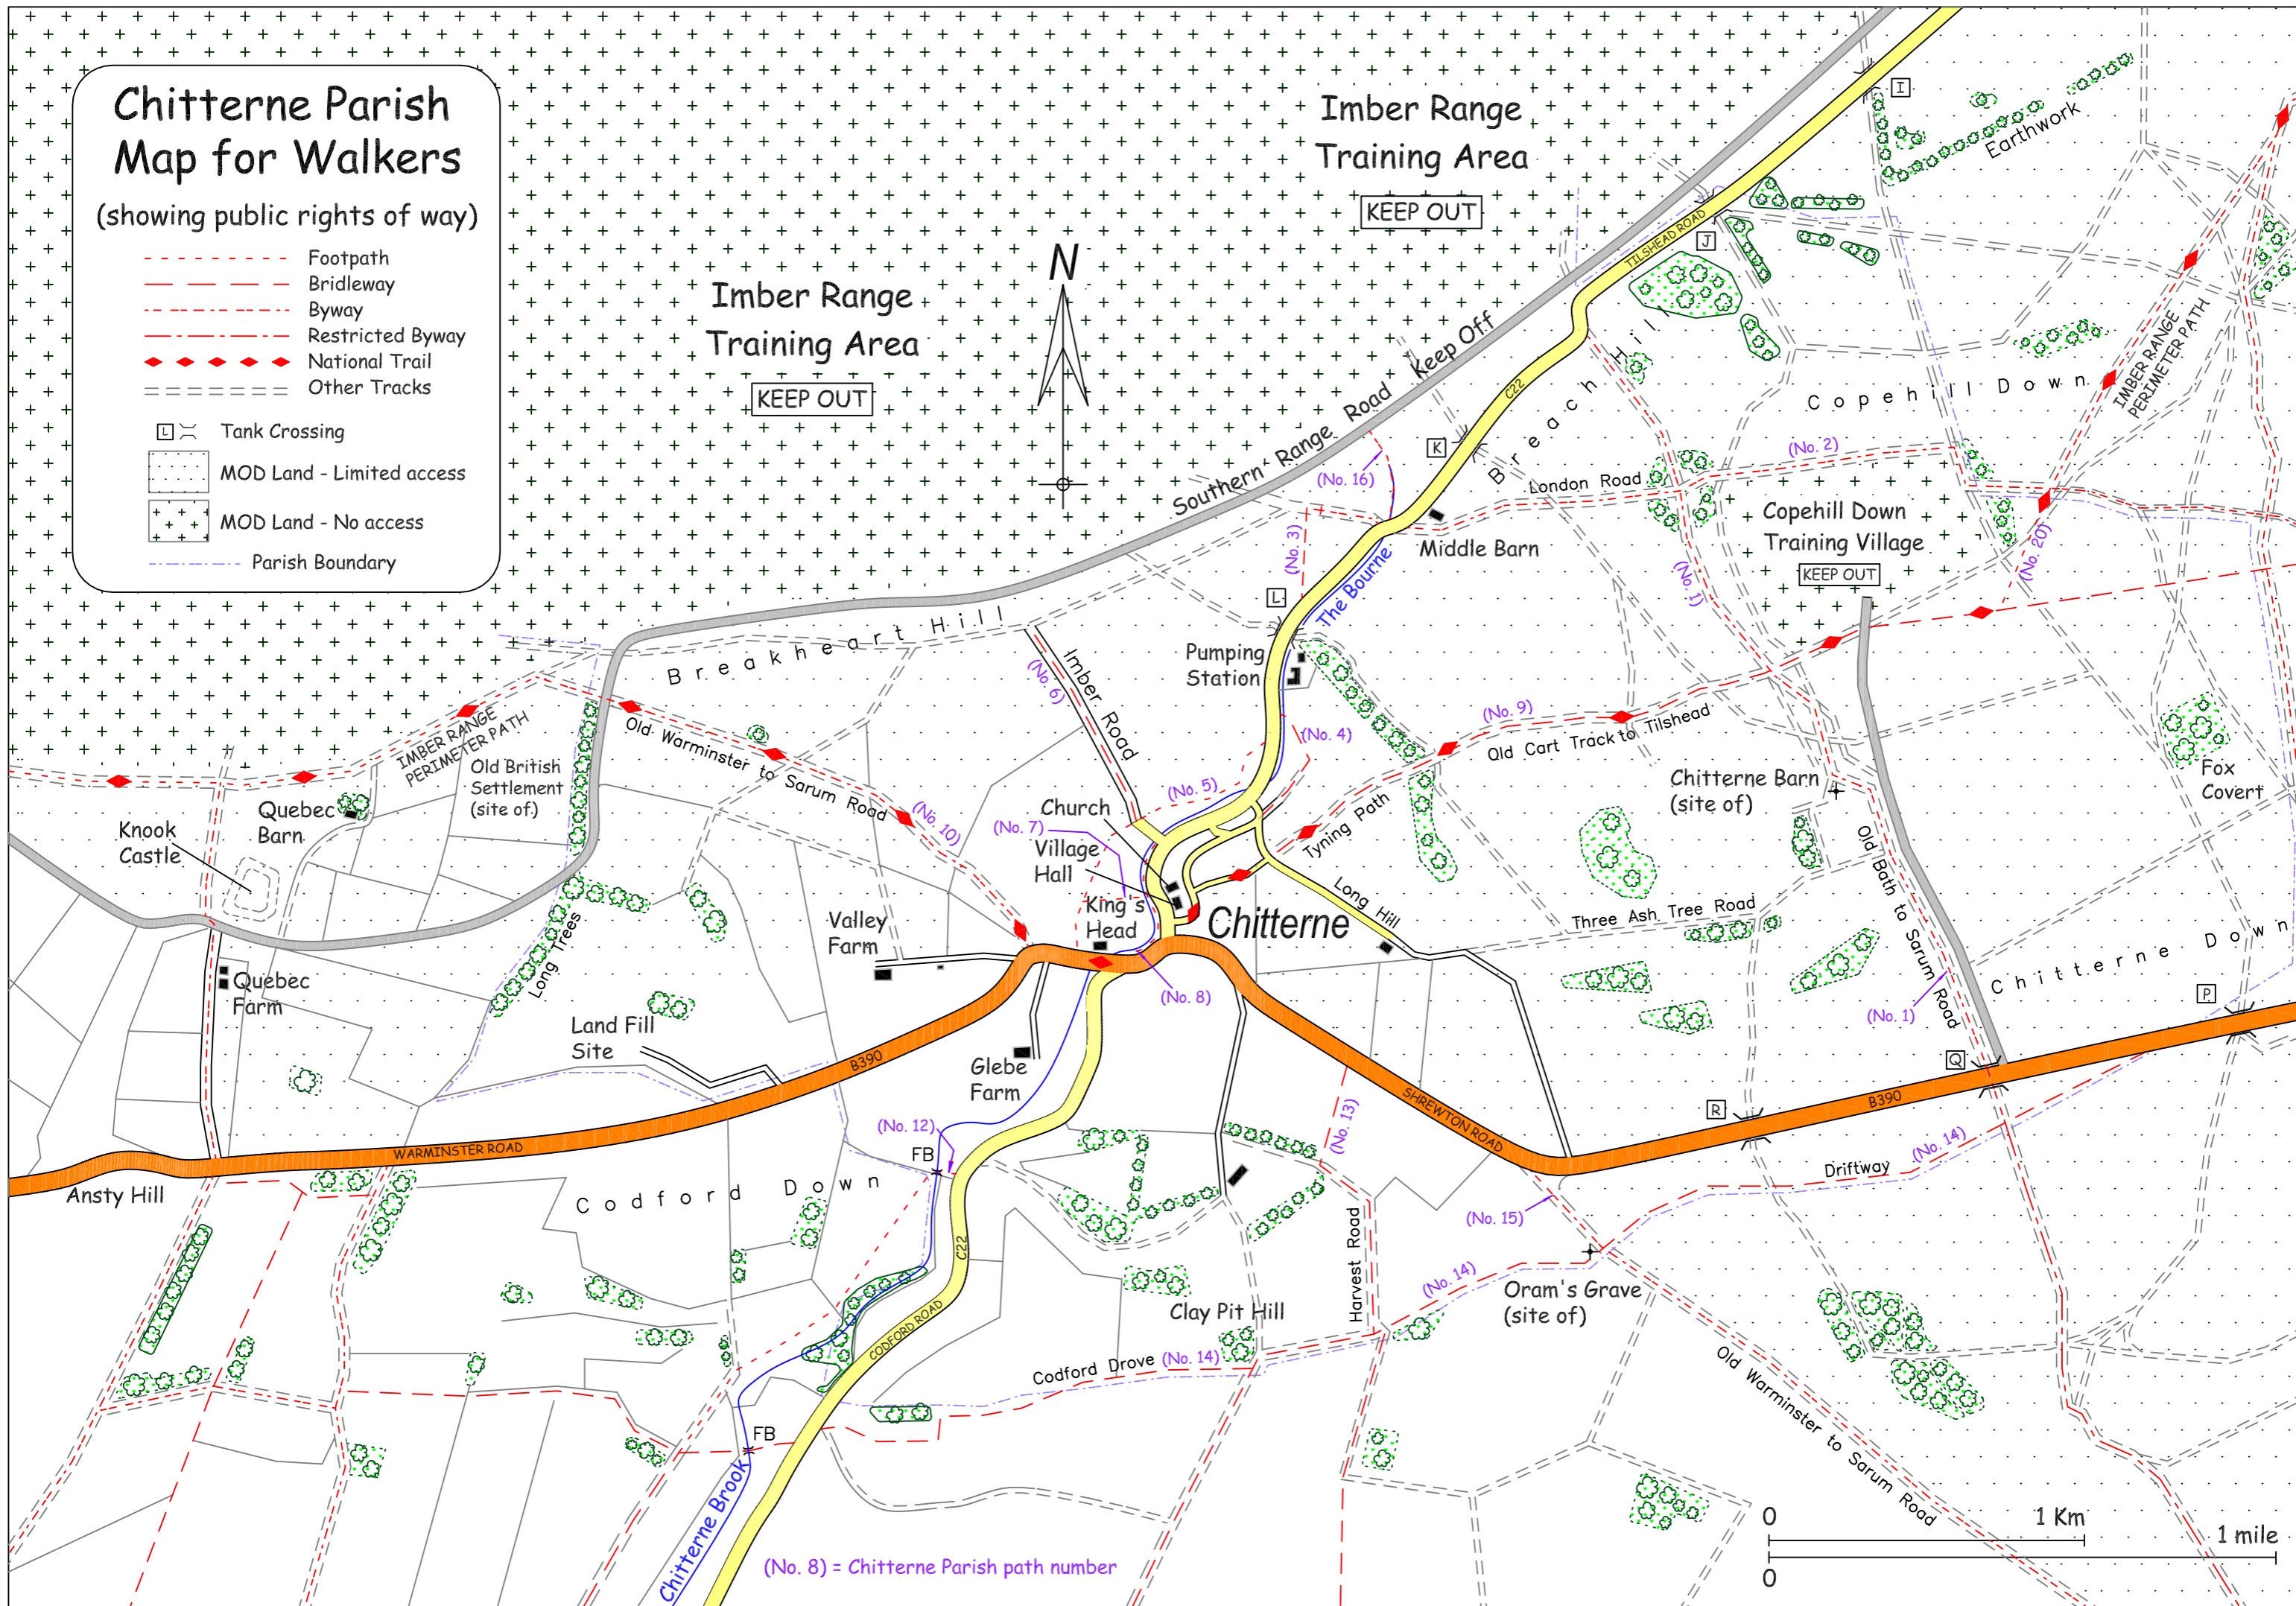

# Chitterne Parish Map for Walkers

(showing public rights of way)

- Footpath
- Bridleway
- Byway
- Restricted Byway
- National Trail
- Other Tracks

- Tank Crossing
- MOD Land - Limited access
- MOD Land - No access
- Parish Boundary

(No. 8) = Chitterne Parish path number